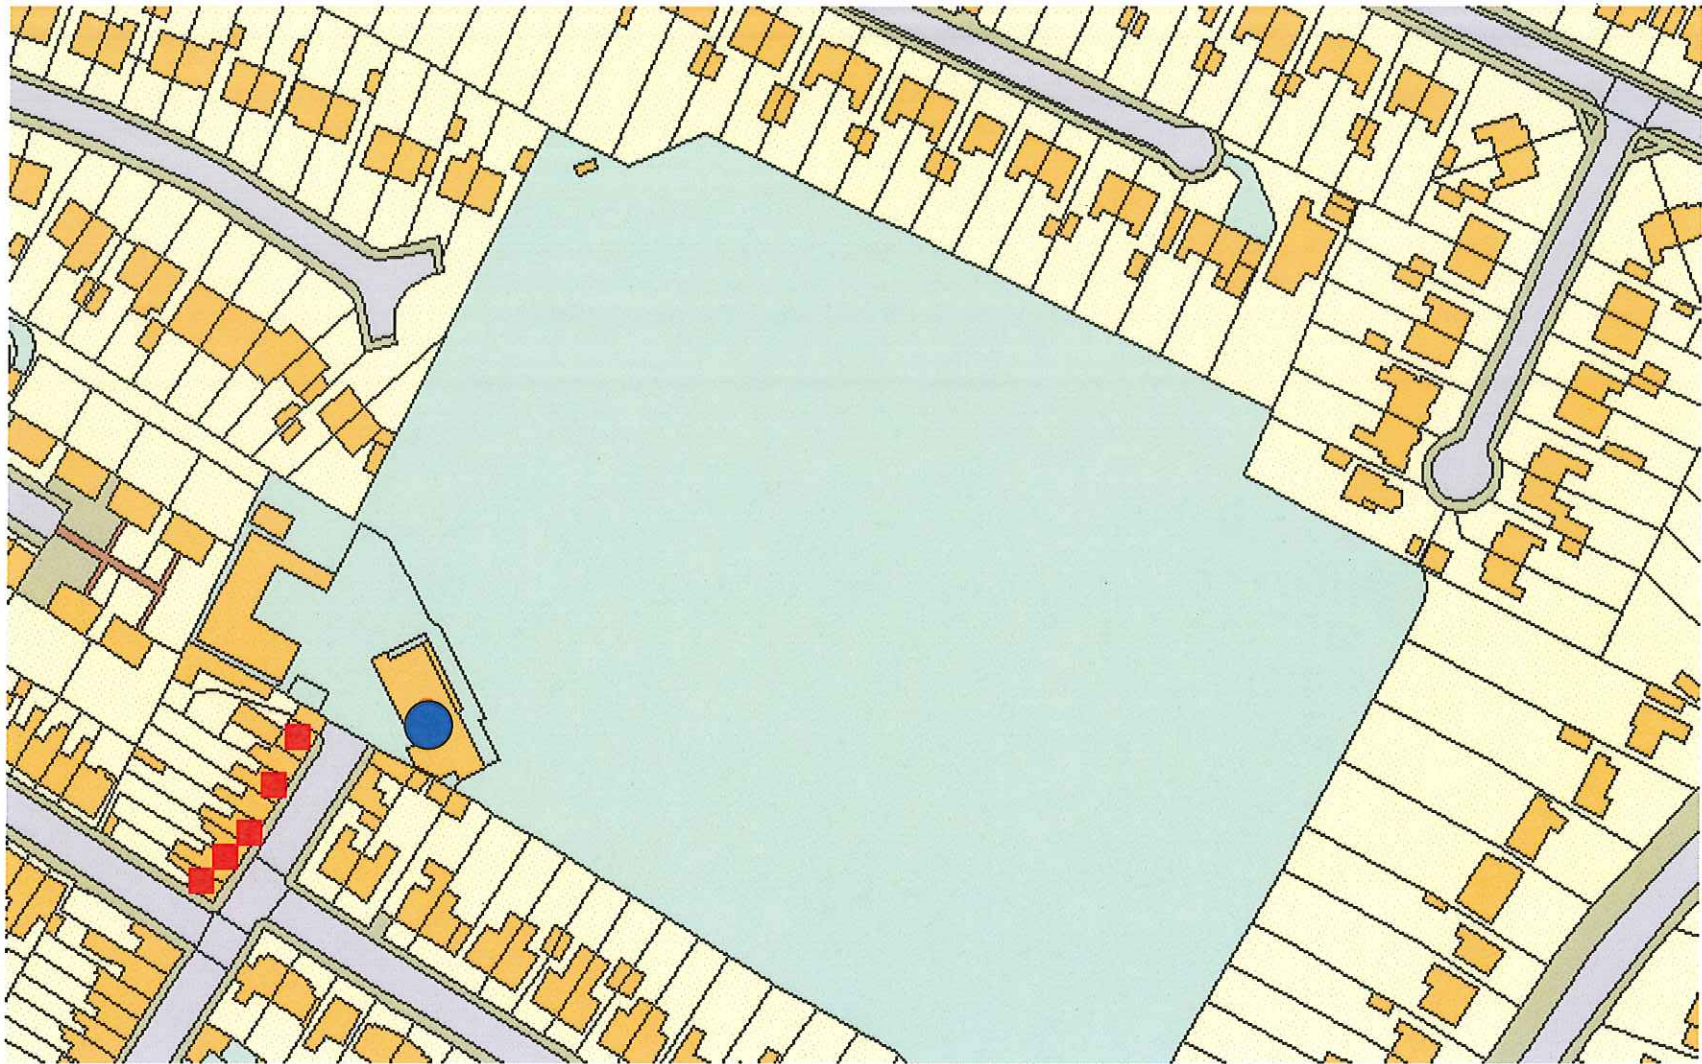

Cheltenham Cricket Club. Princes Street. Cheltenham GL52 6BE

Club house: ●

Locations of residents who have submitted representations: ■ (numbers 15, 17, 18, 20 and 22A Princes Street)